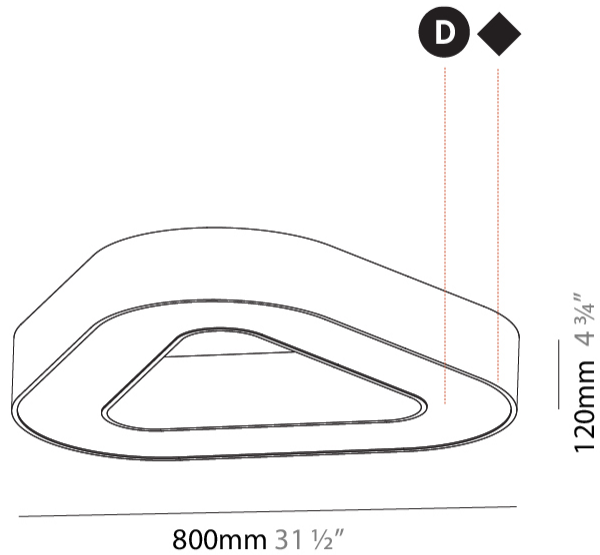

GENERAL

Series: Glorious
Subseries: Glorious Victory
Brand: Prolicht
Division: Architectural
Mounting Type: Surface
Mounting Location: Ceiling
Subcategory: Ambient

PHYSICAL

Shape: Abstract
Length (mm): 800
Length (in): 31 ½
Width (mm): 800
Width (in): 31 ½
Height (mm): 120
Height (in): 4 ¾
Light Distribution: Direct
Weight (kg): 7.67
Weight (lbs): 16.91
Diffuser: PMMA - Opal or Micro-Prism
Fixture Finish: SSR / BKV / CWI / CRY / HAB / LAG / UFT / ITA / RUA / RUR / MIC / FTG / MYG / TWT / LOD / PUS / FRO / FUP / KIA / POP / BLS / SPG / MEY / GOH / GUM / CHC / COM / ABZ / JAG / OBR / MOS / ROR
Fixture Material: Aluminum

ELECTRICAL

Lamp Type: LED (Zhaga Standard)
Input Wattage (W): 30
Total Output Wattage (W): 24 / 19.2 (3500K)
Dimming: Non-Dimming / Phase Dimming (120Vac only) / 0-10V Dimming
Driver Included: Yes
Driver Location: Integrated
Driver Type: Constant Current - 120 / 277Vac
Driver Class: Class 2
Input Voltage (V): 120 - 277
Constant Current (MA): 350 / 600 (3500K)

LED

Color Temperature (°K): 3000 / 3500 / 4000
Max. Delivered Lumen (lm): 2770 / 2862 / 2920
CRI: >80 CRI
Efficiency (%): 65
Lamp Life (hrs): 50000

OPTICAL

RATINGS AND CERTIFICATIONS

Certified By: Certified for North American Standards
IP rating: IP20